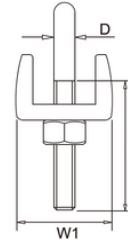

WIRE ROPE CLIP

EN13411-5
DIN 1142

Galvanized

Article number	Size (mm)	Size (inch)	D (mm)	L (mm)	W (mm)	W1 (mm)	Weight (Kg/pc)
4057050	5	3/16"	M5	13	25	13	0,02
4057060	6,5	1/4"	M6	17	30	16	0,04
4057080	8	5/16"	M8	20	39	20	0,08
4057100	10	3/8"	M8	24	40	20	0,09
4057120	12	7/16"	M10	28	50	24	0,25
4057140	14	1/2"	M12	31	59	28	0,30
4057160	16	9/16"	M14	35	64	32	0,43
4057190	19	5/8"	M14	36	68	32	0,49
4057220	22	3/4"	M16	40	74	34	0,68
4057260	26	7/8"	M20	50	84	38	1,17
4057300	30	1"	M20	55	95	41	1,40
4057340	34	1-1/8"	M22	60	105	45	2,13
4057400	40	1-1/2"	M24	65	117	49	2,68

Guidance on Dimensions:

Please note that the dimensions provided in this catalog are approximate. For precise measurements or tailored solutions, feel free to reach out to our customer service. Thank you for considering Denwire Ropes.