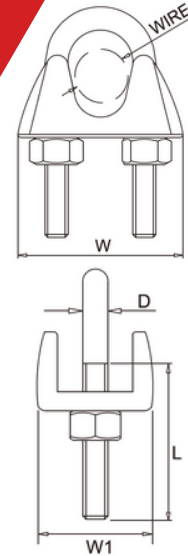

WIRE ROPE CLIP

DIN 741

Aisi 316

Aisi 304

Article number	Wire		D (mm)	L (mm)	W (mm)	W1 (mm)	Weight (kg/pc)
	(mm)	(inch)					
4240030	3	1/8"	4	12	21	10	0,012
4240050	5	3/16"	5	13	23	11	0,014
4240060	6	1/4"	5	15	26	12	0,017
4240080	8	5/16"	6	19	30	14	0,041
4240100	10	3/8"	8	22	34	18	0,059
4240110	11	7/16"	8	22	36	19	0,088
4240130	13	1/2"	10	30	42	23	0,130
4240140	14	9/16"	10	30	44	23	0,160
4240160	16	5/8"	12	33	50	26	0,210
4240190	19	3/4"	12	38	54	29	0,280
4240220	22	7/8"	14	44	61	33	0,400

Guidance on Dimensions:

Please note that the dimensions provided in this catalog are approximate. For precise measurements or tailored solutions, feel free to reach out to our customer service.