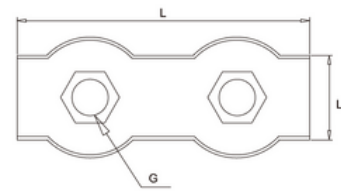

## DUPLEX WIRE ROPE CLIP

Article number	Wire (mm)	L (mm)	L1 (mm)	G (mm)	Weight (Kg/pc)
4045020	2	30	12	M4	0,0097
4045030	3	35	14	M4	0,0141
4045040	4	40	17	M5	0,0245
4045050	5	50	21	M5	0,0291
4045060	6	60	25	M6	0,0500
4045080	8	75	30	M8	0,1063
4045100	10	84	35	M10	0,1713

### Guidance on Dimensions:

Please note that the dimensions provided in this catalog are approximate. For precise measurements or tailored solutions, feel free to reach out to our customer service.